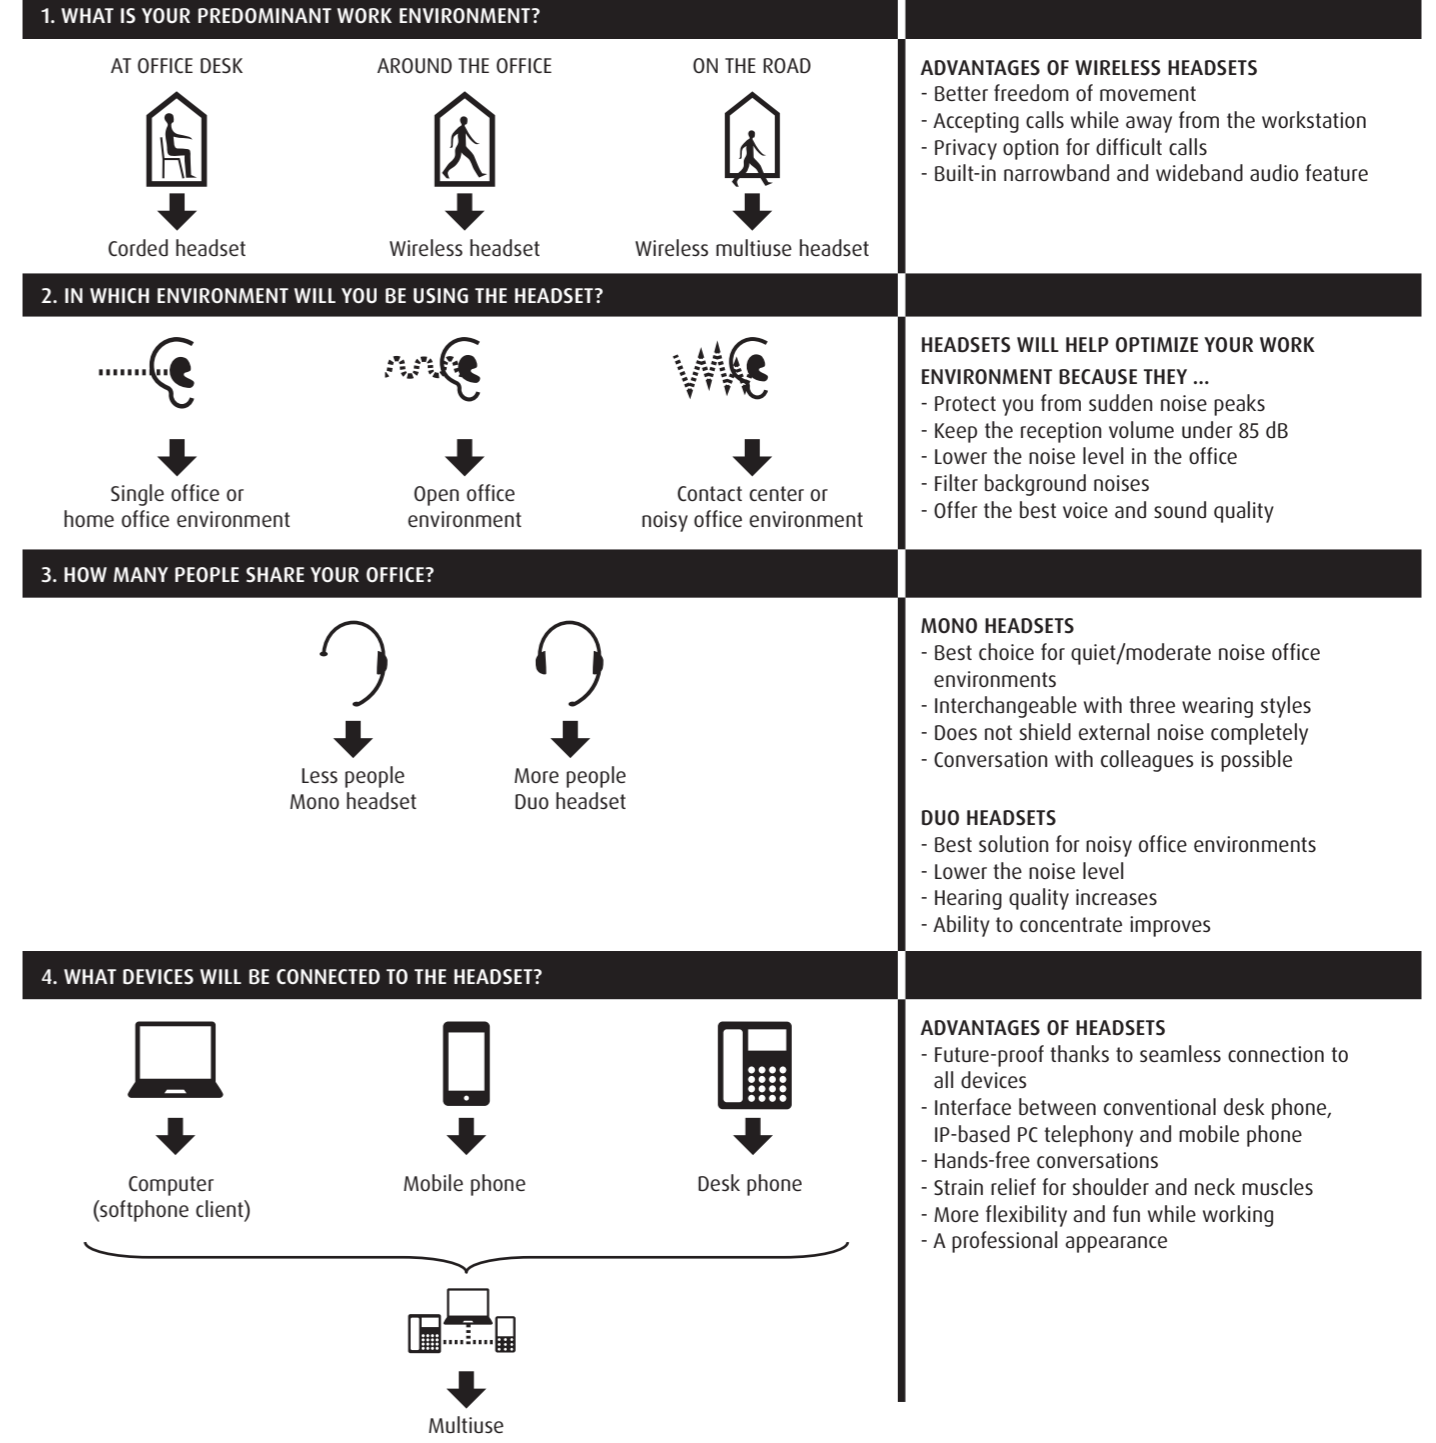

CUSTOMIZED

FOUR SIMPLE STEPS TO THE BEST HEADSET SELECTION FOR YOUR CUSTOMERS

HEADSETS WITH SEAL OF APPROVAL

Certifications are a recognised quality feature for all products. They not only guarantee compliance with manufacturer-specific standards, but also ensure the availability of additional functionality

PARTNERSHIP AND TECHNOLOGY PARTNER STATUS

AS INDIVIDUAL AS YOU ARE

Three different wearing styles offer flexibility and comfort

HEADBAND

NECKBAND

EARHOOK